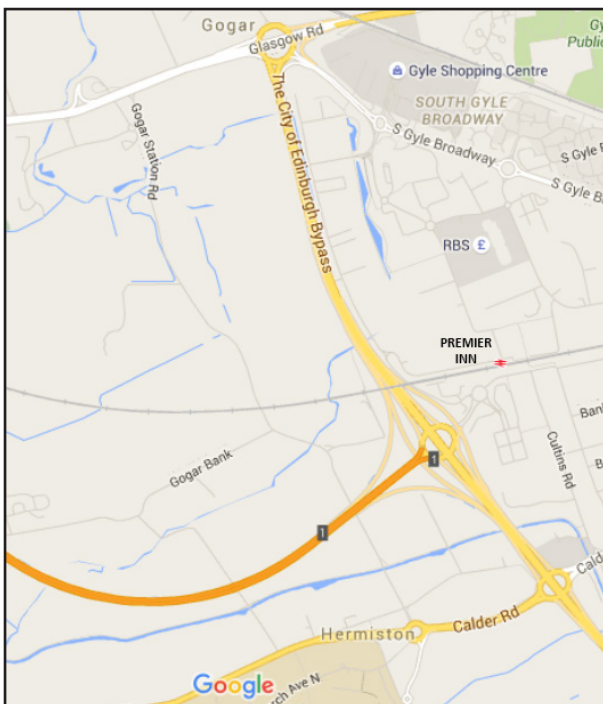

About the tutor: Rick Instrell is a founder member of AMES (Association for Media Education in Scotland, ames.scot). He has taught media & film studies at school and university levels and is a regular contributor to AMES' 'Media Education Journal'. He runs a PL and consultancy business (Deep Learning, deep-learning.co.uk).

How to get to the venue

Train: Trains from Waverley/Haymarket to Edinburgh Park are every 30 minutes (latest train 1006 to arrive at venue in time). The journey time is 10 minutes and the hotel is next to Edinburgh Park Station.

Car: From the M8 (eastbound), take exit 1 mile from Hermiston Gate for (City Bypass) A720. Follow road (right lane) to Gogar roundabout, take 3rd exit and follow signs for South Gyle. Approach Gyle roundabout (right lane, follow signs for Edinburgh Park train station) and take 3rd exit towards Lochside Crescent and continue in left lane past traffic lights. Continue through 2 mini roundabouts and drive 400 yards. The Premier Inn hotel is on the left hand side of the road.

Sat Nav Directions: Use the following postcode: EH12 9HA

Hotel Parking: Free on-site parking is available